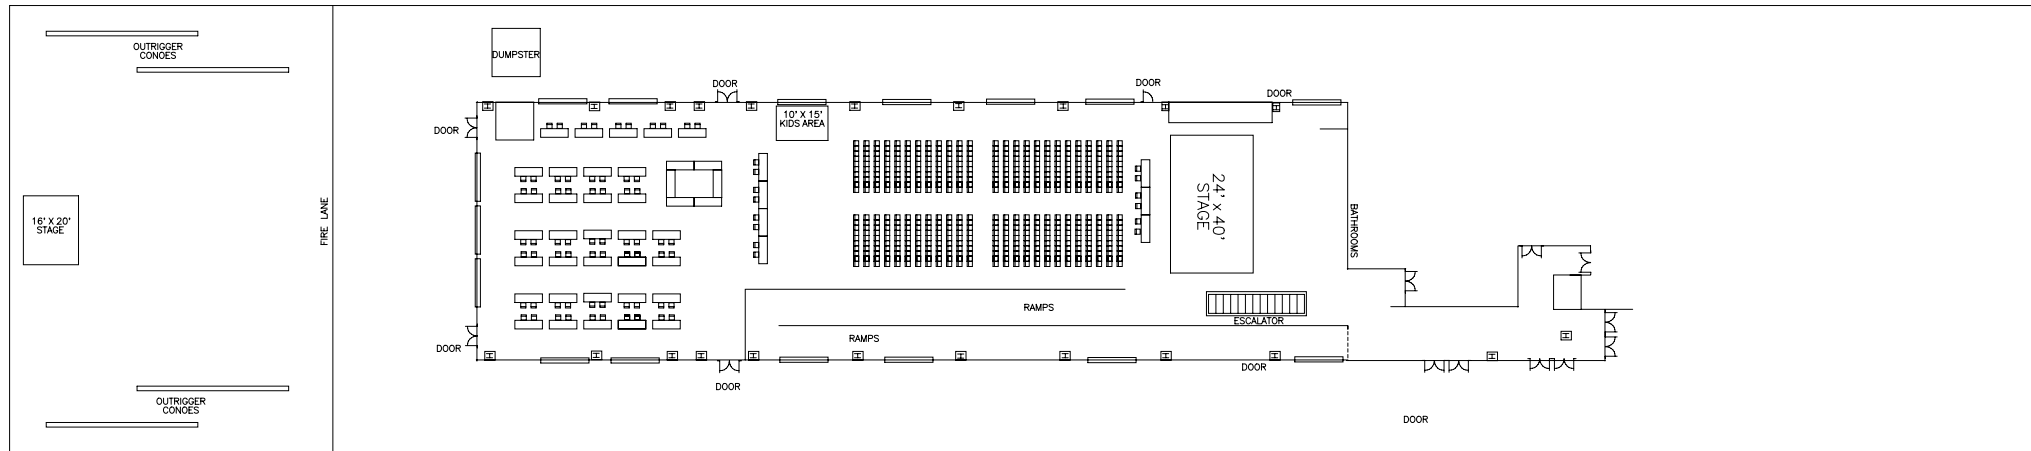

PORT PAVILION
1000 N HARBOR DR
SAN DIEGO, CA 92101
8-11-18 EVENT

AUDITORIUM SEATING FOR 499
CHAIRS GANGED IN GROUPS OF THREE
AISLE WIDTH 72"
SIDE AISLE WIDTH 72" MINIMUM

Diagram provided by
Abbey Party Rents
8860 Production Ave
San Diego, CA 92121
858-586-7400
PORTPAVIL08-182